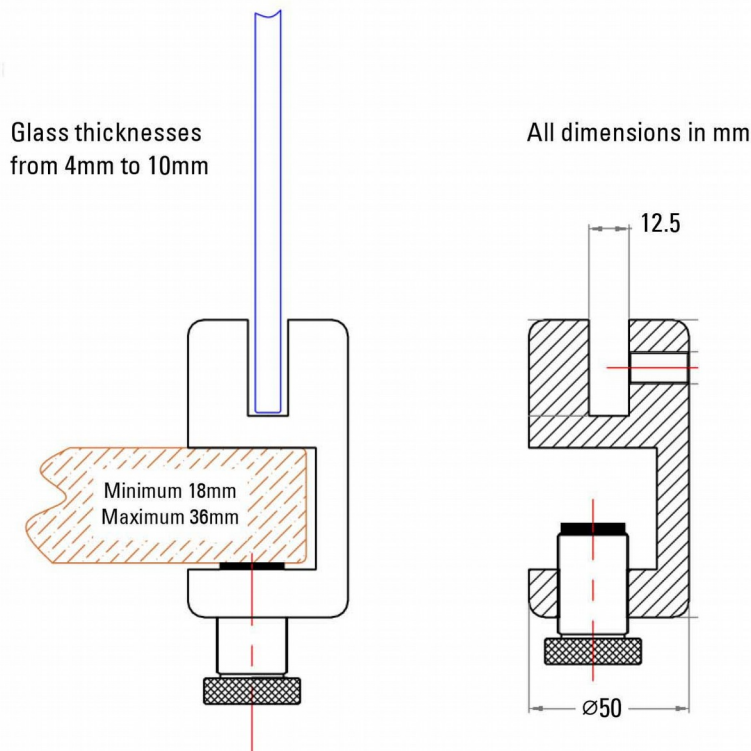

VetroScreen®

- Freestanding powder coated screen support.
- Adjustable aluminium clamp and heavy steel base featuring self-adhesive pads.
- Suitable for glass, polycarbonate and other sheet materials in thicknesses from 4mm to 10mm.
- Supplied with four shims per clamp.
- Maximum recommended screen size for glass 1000mm width x 800mm high.
- For longer widths additional supports can be used.
- Two colours available - grey / black

VetroScreen® clamps offer barrier protection from the direct aerosols associated with coughs and sneezes.

Assembled and adjusted with just an Allen key, VetroScreen® clamps can be fitted to any horizontal surface from 18mm to 36mm thick.

VetroScreen®

- Powder coated screen clamp suitable for counters, tables or desks.
- Adjustable aluminium clamp secures to counter, table or desk edge.
- Suitable for glass, polycarbonate and other sheet materials in thicknesses from 4mm to 10mm.
- Supplied with four shims per clamp.
- Maximum recommended screen size for glass 1000mm width x 1000mm high.
- For longer widths additional supports can be used.
- Two colours available - grey / black