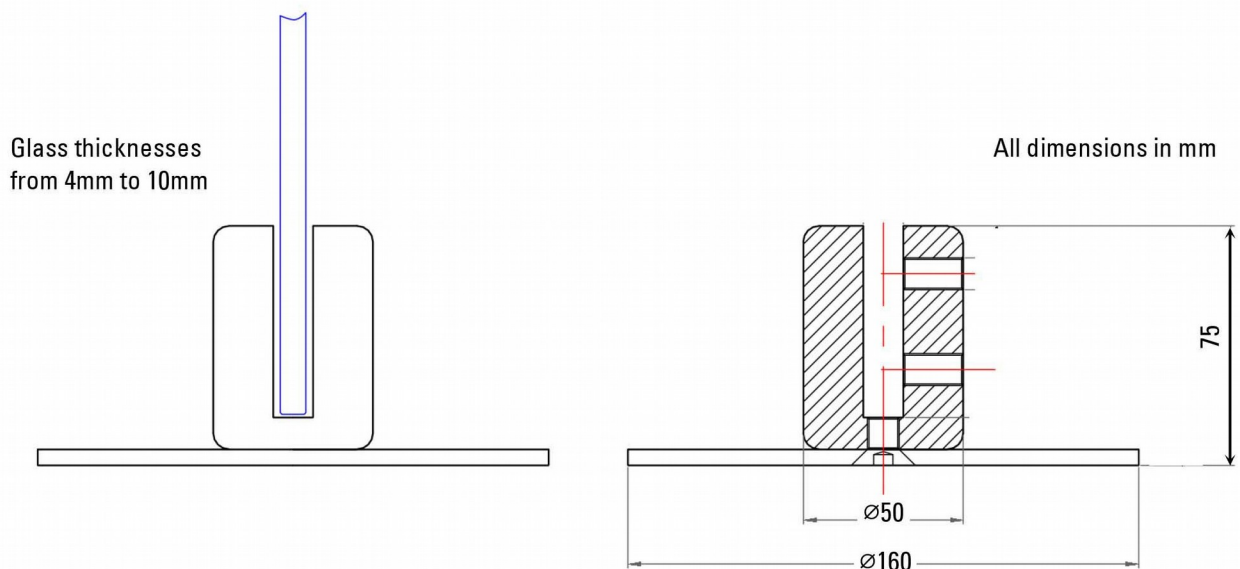

VetroScreen®

- Freestanding powder coated screen support.
- Adjustable aluminium clamp and heavy steel base featuring self-adhesive pads.
- Suitable for glass, polycarbonate and other sheet materials in thicknesses from 4mm to 10mm.
- Supplied with four shims per clamp.
- Maximum recommended screen size for glass 1000mm width x 800mm high.
- For longer widths additional supports can be used.
- Two colours available - grey / black

VetroScreen® clamps offer barrier protection from the direct aerosols associated with coughs and sneezes.

Assembled and adjusted with just an Allen key, VetroScreen® clamps can be fitted to any horizontal surface from 18mm to 36mm thick.

VetroScreen®

- Powder coated screen clamp suitable for counters, tables or desks.
- Adjustable aluminium clamp secures to counter, table or desk edge.
- Suitable for glass, polycarbonate and other sheet materials in thicknesses from 4mm to 10mm.
- Supplied with four shims per clamp.
- Maximum recommended screen size for glass 1000mm width x 1000mm high.
- For longer widths additional supports can be used.
- Two colours available - grey / black