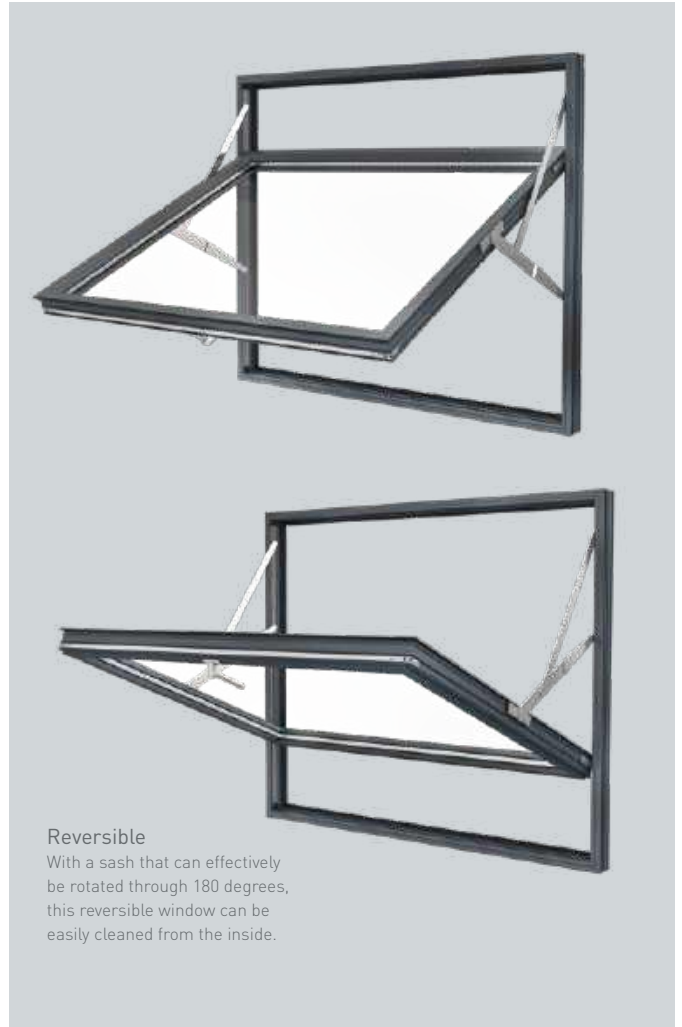

Certified
KM 81580

Certified
KM 81543

Certified
PAS 24:2016

Certified
BS 4873:2016

U Value
1.6W/m²K

Air
600Pa

Water
600Pa

Wind
2400Pa

TH Max Width
2000mm*

TH Max Height
2500mm*

SH Max Width
840mm*

SH Max Height
1500mm*

PL Max Width
2000mm*

PL Max Height
3000mm*

RV Max Width
1500mm*

RV Max Height
1558mm*

*Refer to fabrication manual for correct hardware & size range to PAS24

Alitherm 700

Alitherm 700 is an innovative solution for enhanced natural ventilation, allowing for a balanced, effective airflow whilst maintaining security and safety. The system includes side and top hung casements, parallel opening, as well as a top-swing, reversible option.

- British Standard Kitemark KM81580
- British Standard Kitemark KM81543
- PAS 24:2016
- BS 4873:2016
- Typical U Value 1.6 W/m²K (using 1.0 W/m²K centre pane)
- U Value 1.0 W/m²K (for the reversible using 0.3 W/m²K centre pane)

Parallel Casement
Enabling air to flow through all four sides of the opening, our parallel opening windows are a safe and secure option for natural ventilation.