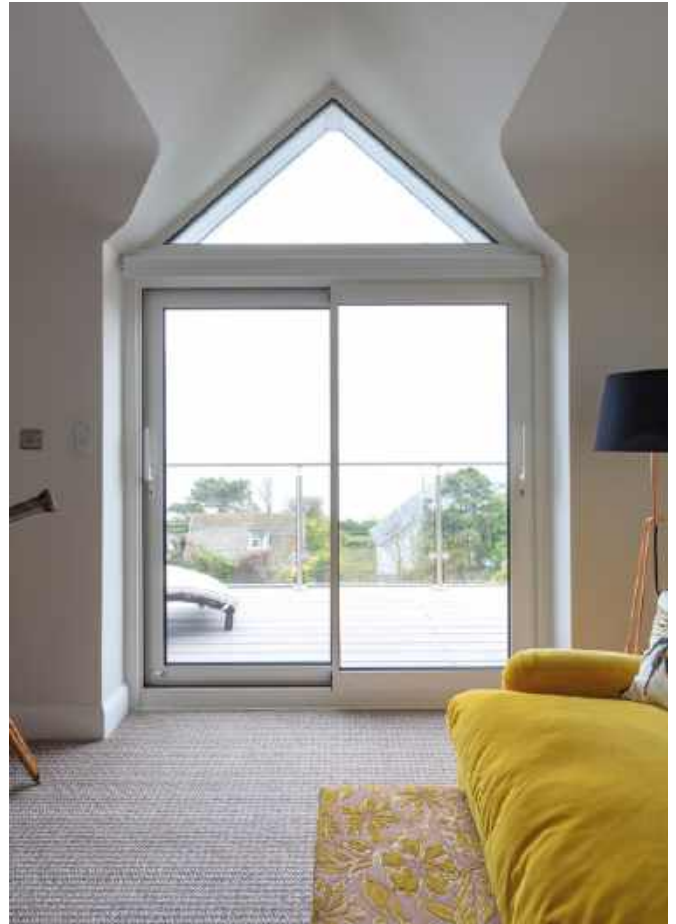

*Refer to fabrication manual for correct hardware & size range to PAS24

Alitherm 600

An enhanced system designed to comply with the revisions to the Building Regulations Document L 2010, Alitherm 600 can achieve Window Energy 'B' rating.

- ✦ British Standard Kitemark KM81580
- ✦ British Standard Kitemark KM81543
- ✦ PAS 24:2016
- ✦ BS 4873:2016
- ✦ Window Energy Rating B
- ✦ Typical U Value 1.6 W/m²K (using 1.0 W/m²K centre pane)
- ✦ U Value 1.1 W/m²K (using 0.3 W/m²K centre pane)

Traditional Detailing
Delivering outstanding performance, Alitherm 600 features a sculptured 'ovolo' profile, designed to echo the traditional look of timber windows.